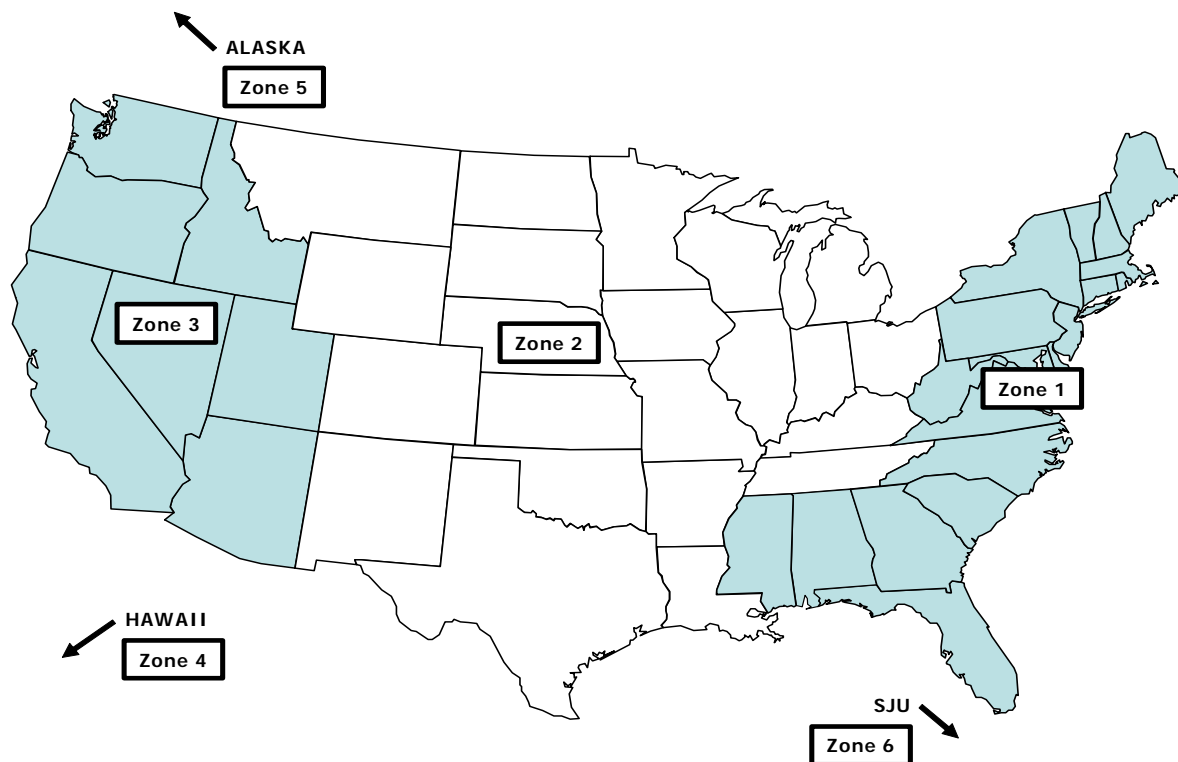

## North American International Pricing Zones

USA Origin Zone Definitions										
Zone 1			Zone 2			Zone 3		Zone 4	Zone 5	Zone 6
ALB	IAD	RIC	ABQ	ELP §	SAT	BOI	SLC	HNL	ANC	SJU
ATL	JFK	ROC	AUS	GRR	SDF	EUG	SMF	OGG		
BDL	LGA	SYR	BIL	IAH	STL	GEG	SNA	KOA		
BOS	MCO	TPA	BNA	ICT		LAS	TUS	LIH		
BUF	MDT		CID	IND		LAX				
BWI	MHT		CLE	MCI		OAK				
CAE	MIA		CMH	MEM		ONT				
CHS	ORF		CVG	MKE		PDX				
CLT	PBI		DAY	MSP		PHX				
DCA	PHL		DEN	MSY		SAN				
EWR	PIT		DFW	OKC		SEA				
GSO	PVD		DSM	OMA		SFO				
GSP	RDU		DTW	ORD		SJC				

European Destination Zone Definitions	
Zone	Cities
Austria	GRZ LNZ SZG VIE
Belgium	ANR LGG OST
France*	BOD LIL LYS MLH MPL MRS NCE NTE ORY RNS SXB TLS
Germany*	BRE CGN DRS DTM DUS FMO HAJ HAM LEJ NUE STR TXL
Italy	BLQ FLR NAP
Netherlands	EIN MST RTM
Switzerland	BRN BSL GVA LUG
UK 1*	BHX BRS EMA LBA LPL MAN
UK 2*	CWL GLA NCL PIK
UK / Ireland *	ABZ BFS DUB EDI ORK SNN

Express (EXP) is only available for select trucking points in Europe as indicated above by an asterisk (\*).

§ - ELP is an import station ONLY.