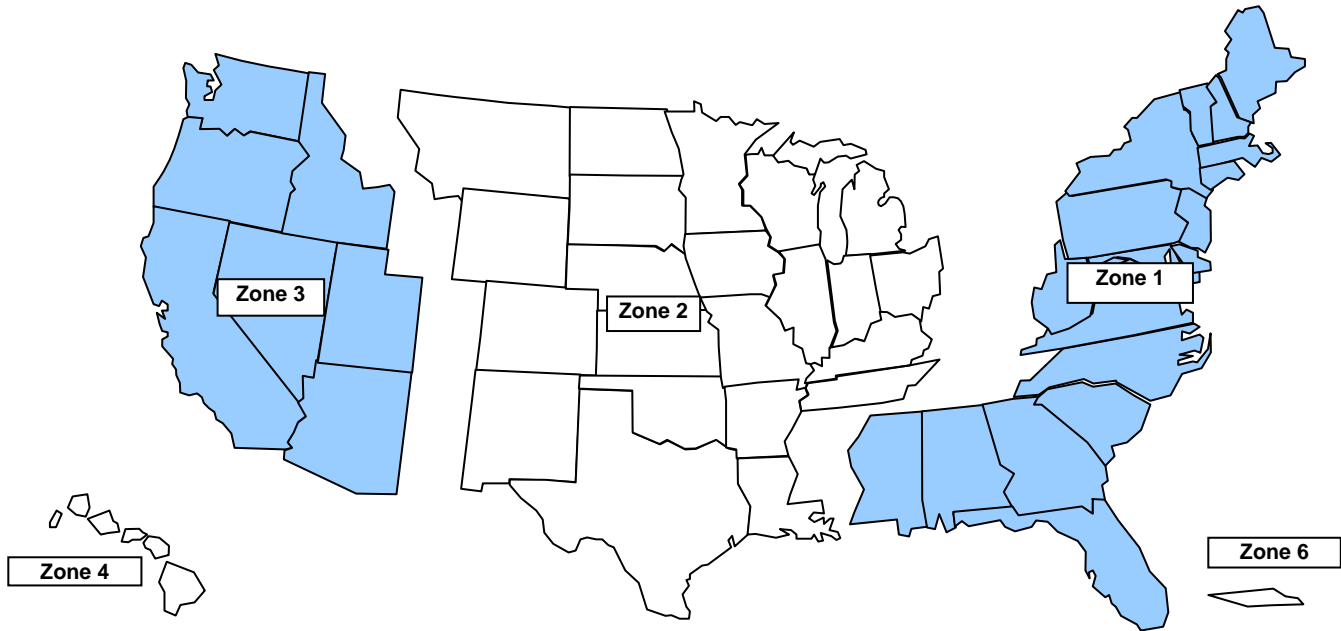

Domestic Pricing Zone Map United States, Puerto Rico and Canada

TABLE B

ZONE 1			ZONE 2			ZONE 3			ZONE 4
City (Note)	City (Note)	City (Note)	City (Note)	City (Note)	City (Note)	City (Note)	City (Note)	City (Note)	City (Note)
ALB	MDT	ROA (1)	CAK (1)	ELP (1,3)	MSO (1)	ACV (1)	LMT (1)	RNO (1)	HNL
ABE (1)	BDL	ROC	ABQ	FAR (1)	MLI (1)	BFL (1)	MFR (1)	SAN	KOA
AOO (1)	HSV (1)	SAV (1)	ATW (1)	FWA (1)	MTJ (1,2)	BOI	MOD (1)	SBA (1)	LIH
ATL	JAX (1)	SCE (1)	ASE (1)	GCC (1)	BNA	BUR (1)	MRY (1)	SBP (1)	OGG
BWI	JST (1)	SHD (1)	AUS (1)	GJT (1)	MSY	CEC (1)	MWH (1)	SEA	
BKW (1)	MHT (1)	SYR	XNA (1)	GRR	OKC	CIC (1)	OAK	SFO	
BGM (1)	PKB (1)	TLH (1)	BIL	GTF (1)	OMA	CLD (1)	ONT	SJC	
BHM (1)	MIA	TPA	BIS (1)	GRB (1)	PIA (1)	EUG	OTH (1)	SLC	
BOS	YUL (3,4)	YYZ (4)	BZN (1)	GUC (1,2)	RAP (1)	FAT (1)	OXR (1)	SMF	
BUF	MGW (1)	IAD	YYC (4)	HLN (1)	RKS (1)	GEG	PDX	SMX (1)	
BTW (1)	JFK	DCA	CPR (1)	IAH	MBS (1)	IDA (1)	PHX	SNA (1)	
CHS	LGA	HPN (1)	CID	IND	SAT	IPL (1)	PSC (1)	TUS	
CRW (1)	EWR	AVP (1)	ORD	JAC (1,2)	FSD (1)	IYK (1)	PSP (1)	YUM (1)	
CLT	ORF		CVG	FCA (1)	SBN (1)	LAS	RDD (1)	YVR (4)	ZONE 6
CHO (1)	MCO		CLE	MCI	SPI (1)	LAX	RDM (1)		City (Note)
CKB (1)	PHL		COD (1)	TYS (1)	SGF (1)				SJU
CAE	PIT		COS (1)	LAN (1)	STL				
FLL (1)	PWM (1)		CMH	LEX (1)	HDN (1,2)				
RSW (1)	PVD		DFW	LNK (1)	TVC (1)				
GSO	RDU		DAY	LIT (1)	TUL (1)				
GSP	RIC		DEN	SDF	EGE (1,2)				
			DSM	MSN (1)	CWA (1)				
			DTW	MEM	ICT				
			DLH (1)	MKE					
			DRO (1)	MSP					

Explanation of Notes: 1 = SPD TRAFFIC ONLY 2 = SEASONAL SERVICE ONLY 3 = IMPORT ONLY for GEN/EXP
4 = Canadian cities are zone rated for EXP service

[Back to Index](#)